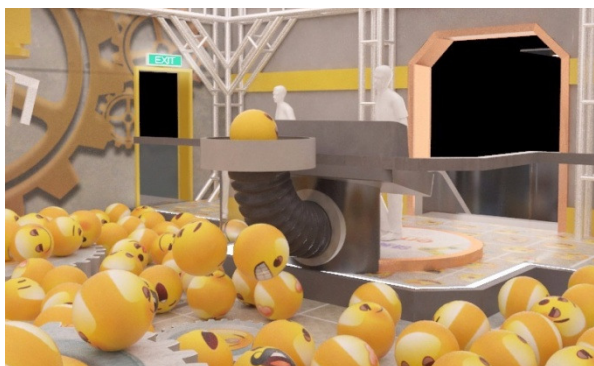

Date: 10h February to 26th February

Opening Hours: 10am to 10pm

Venue: Lok Fu Place Zone A

Giant emoji™ Claw Machine

Control the giant claw and pick up as many emoji™ balls as you can! Look for the special edition, which entitles you to a special prize. Good luck!